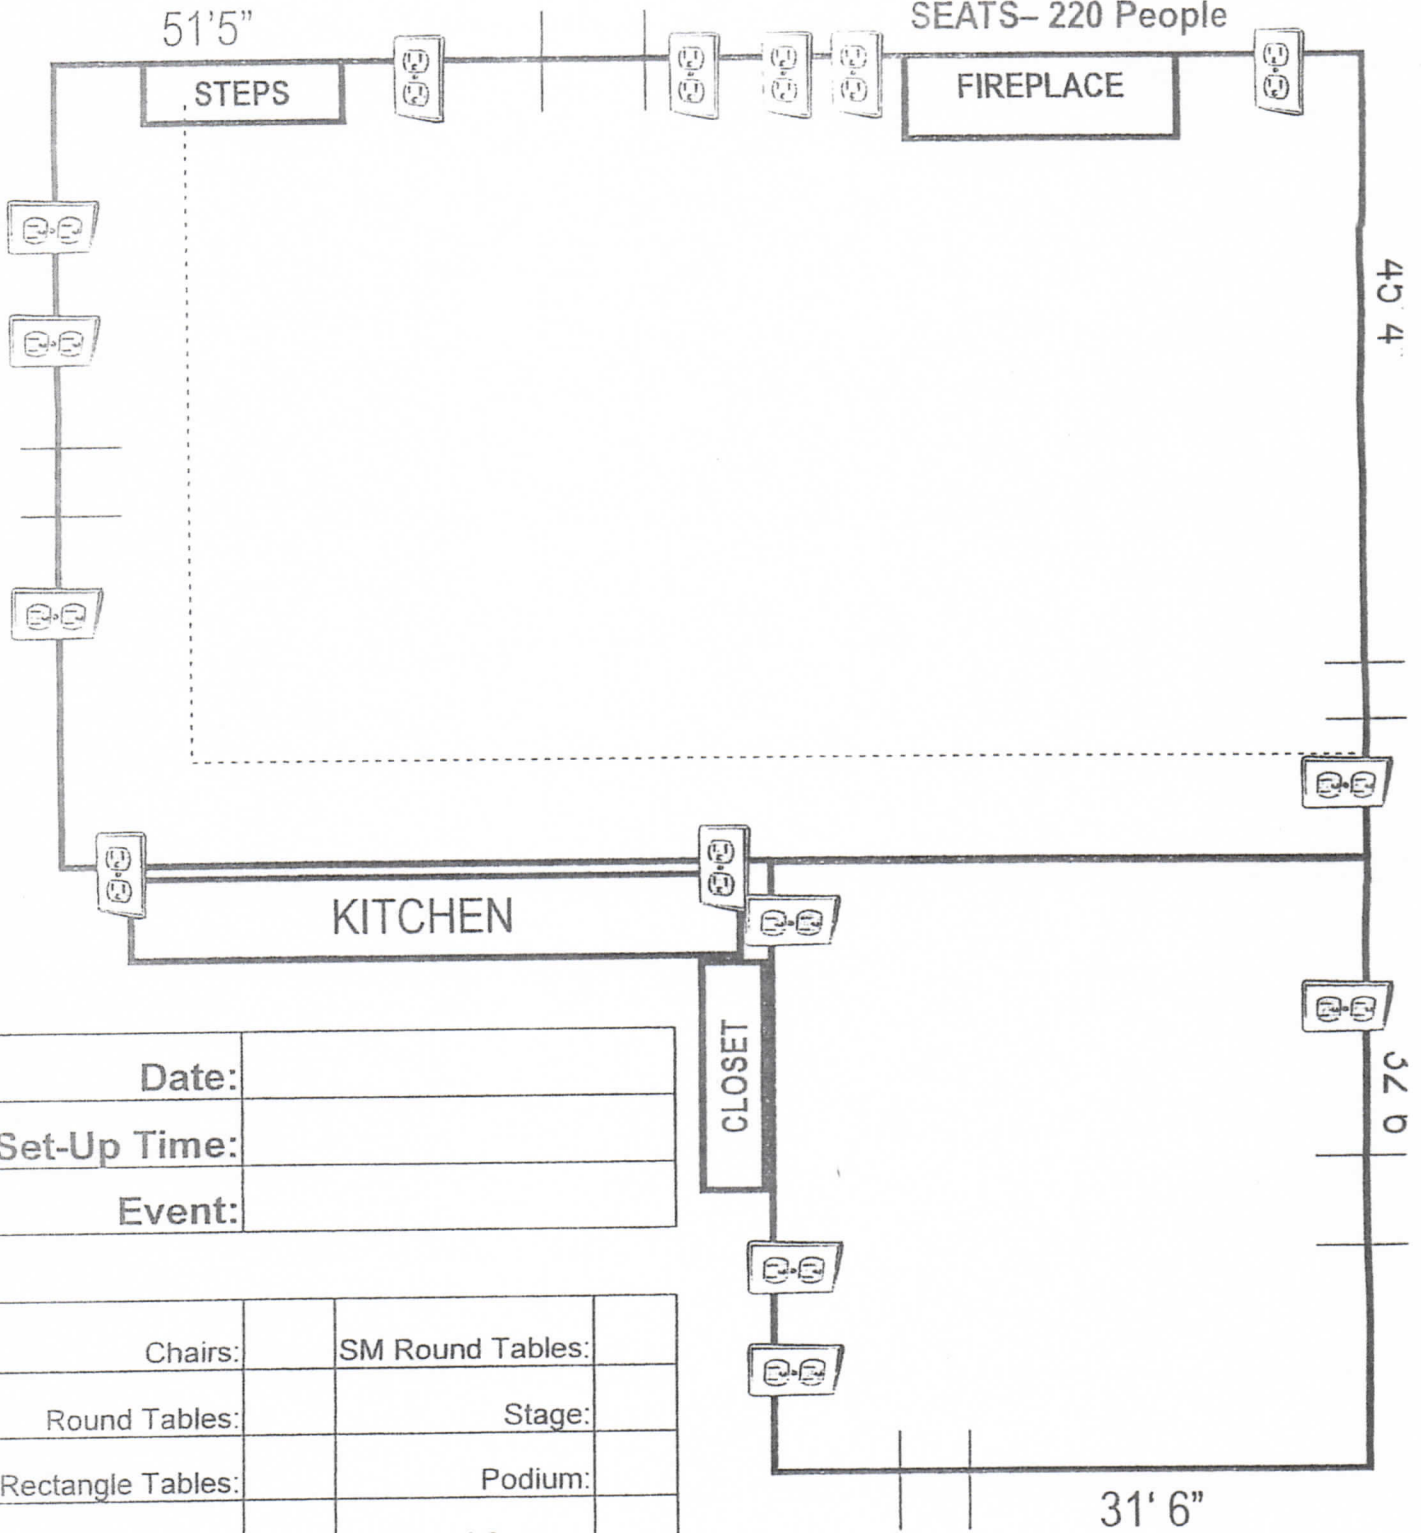

ROOM 3 & 4 – Large Party Function
SEATS– 220 People

| | |
|--------------|--|
| Date: | |
| Set-Up Time: | |
| Event: | |

| | | | |
|-------------------|--|------------------|--|
| Chairs: | | SM Round Tables: | |
| Round Tables: | | Stage: | |
| Rectangle Tables: | | Podium: | |
| Card Tables: | | Sound System: | |
| Other: | | | |